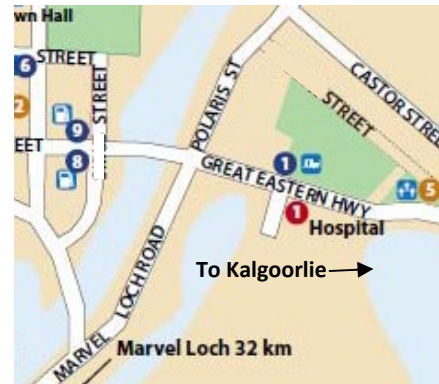

Southern Cross Caravan Park & Sandalwood Motor Lodge - Meeting your holiday & work accommodation needs.

Relax and enjoy our beautiful gardens and grounds

1 Location of Southern Cross Caravan Park & Sandalwood Lodge

The units are clean and comfortable and centrally located near to Southern Cross

If you have your own accommodation such as a caravan, motor home or tent you will find our Caravan Park facilities will meet your needs.

Call our friendly, helpful staff today to make a booking.

Caravan Park

There are 60 spacious sites, many of which are drive-through, so no need to unhitch. There are also tent sites. We are within walking distance to two service stations and the CBD for your shopping and dining needs.